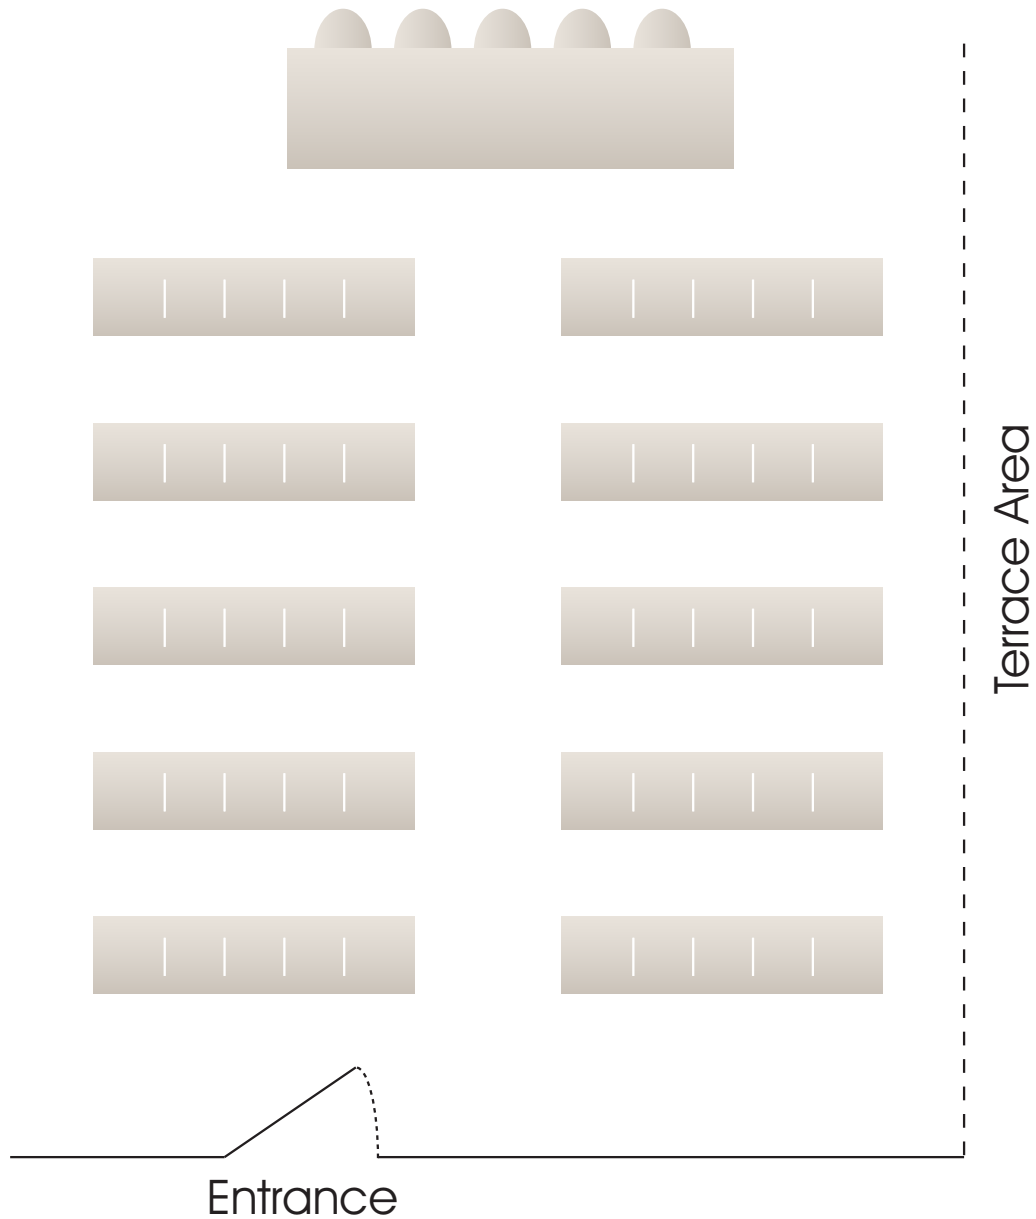

The Duke Suite

Theatre layout up to 50 delegates

For more information contact:

Wynyard Golf Club, Wellington Drive, Wynyard TS22 5QJ

Telephone +44 (0) 1740 644 399 Email enquiries@wynyardgolfclub.co.uk

or visit www.wynyardgolfclub.co.uk