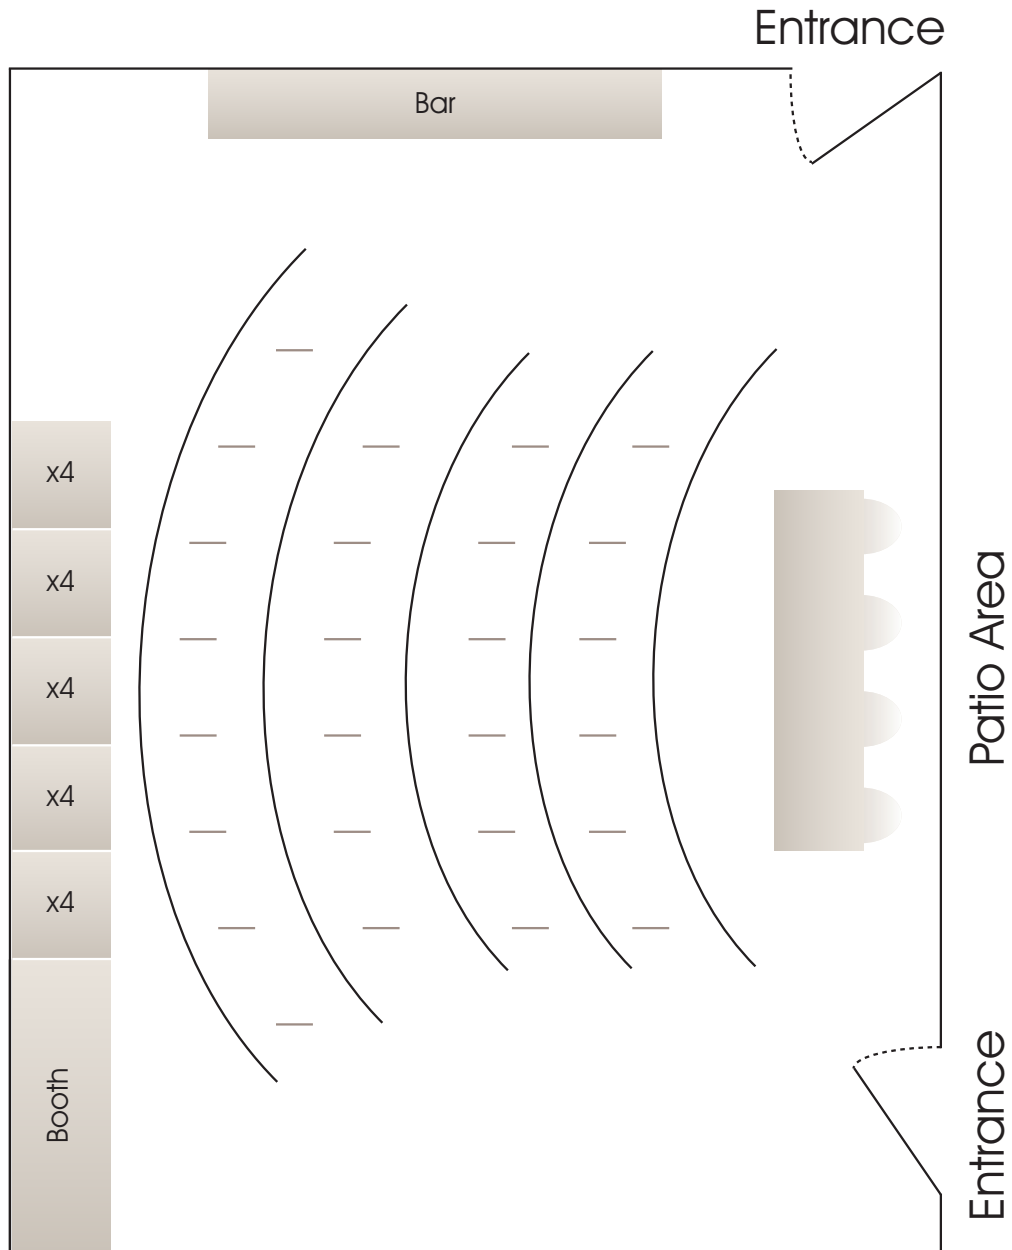

# The Wellington Suite

Theatre layout up to 100 delegates